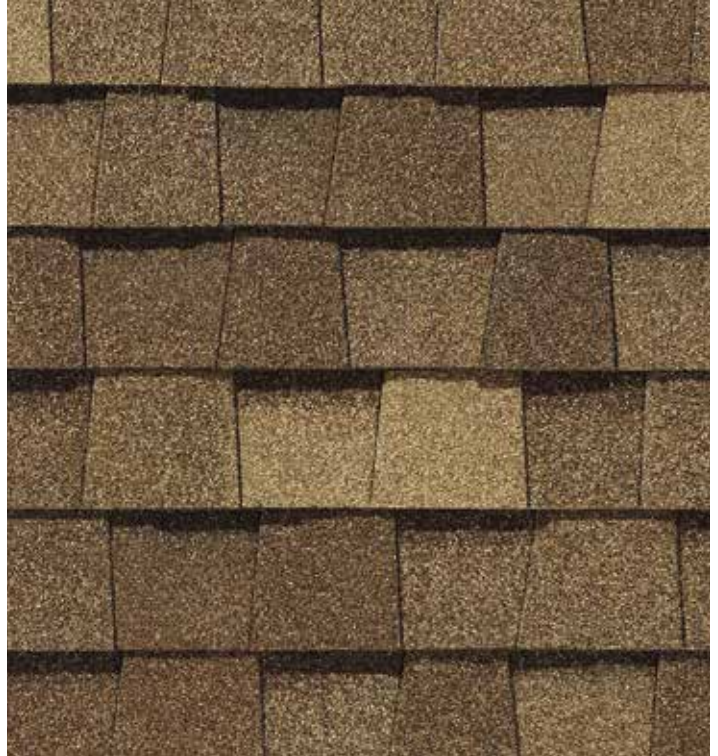

# LANDMARK<sup>®</sup> SERIES

Designer Roofing Shingles

*Landmark, shown in Weathered Wood*

*NOTE: Due to limitations of printing reproduction, CertainTeed can not guarantee the identical match of the actual product color to the graphic representations throughout this publication.*

# LANDMARK® COLOR PALETTE

Cobblestone Gray

Colonial Slate

Driftwood

Pewter

Burnt Sienna

Resawn Shake

Georgetown Gray

# LANDMARK® ClimateFlex® COLOR PALETTE

Colonial Slate

Weathered Wood

Burnt Sienna

Resawn Shake

Moiré Black

Heather Blend