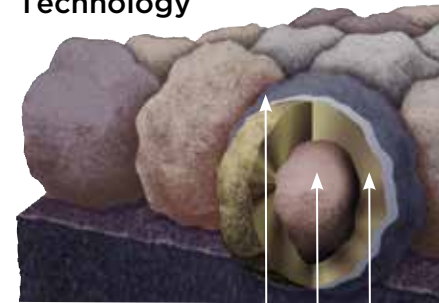

StreakFighter®

Algae Resistance

The ultimate in stain protection.

Those streaks you see on other roofs in your neighborhood? That's algae, and it's a common eyesore on roofing throughout North America. CertainTeed's **StreakFighter** technology uses the power of science to repel algae before it can take hold and spread. **StreakFighter's** granular blend includes naturally algae-resistant copper, helping your roof maintain its curb appeal and look beautiful for years to come.

Granule with StreakFighter Technology