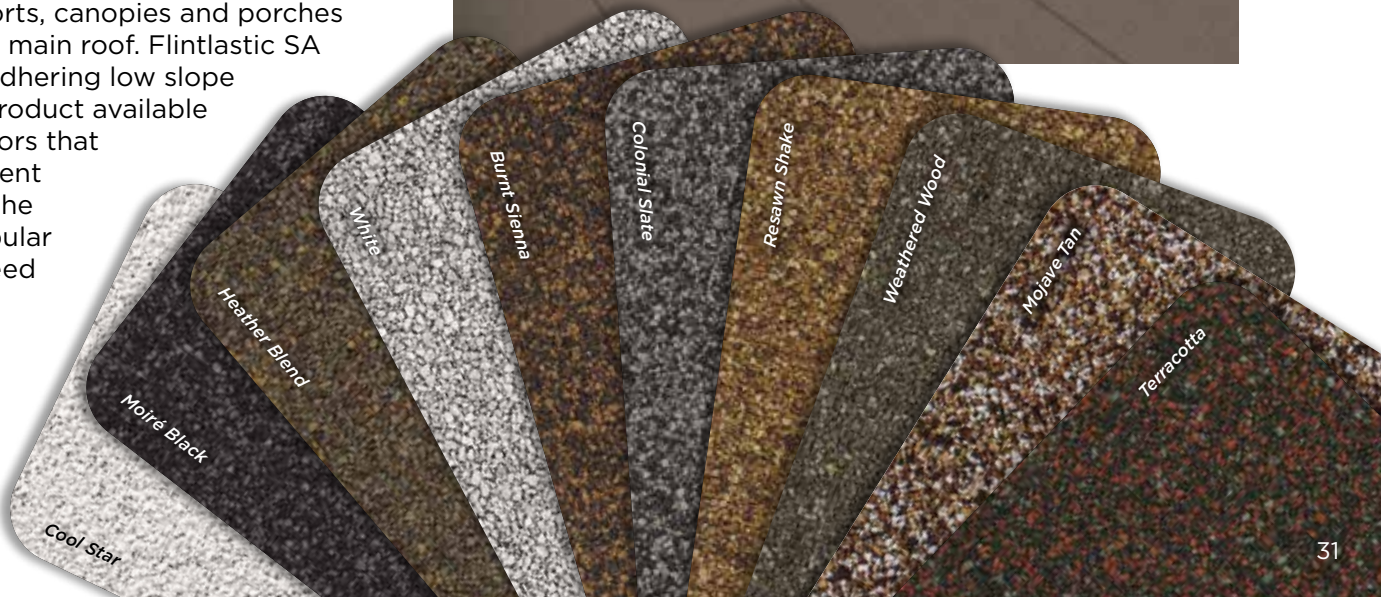

# The ColorView® Visualizer: Design your Dream Home with the Click of a Mouse

CertainTeed created the ColorView tool to help homeowners bring their creative vision to reality.

Just look through a photo library of homes to choose one that looks most like your own. Then click on the roof to easily switch designs and see what CertainTeed product looks best. You can choose from hundreds of different roofing design and color combinations, and even add roof accents in different colors. All before anyone raises a hammer.

Want to visualize different roofing styles on your own home? You can upload photos to ColorView and have them digitally masked by one of our design professionals, or use DIY mode to upload and mask your own photos.

# Color Companion Products for Flat Roof Areas

With CertainTeed Flintlastic® SA, you can coordinate flat roof areas like carports, canopies and porches with your main roof. Flintlastic SA is a self-adhering low slope roofing product available in ten colors that complement some of the most popular CertainTeed shingles.